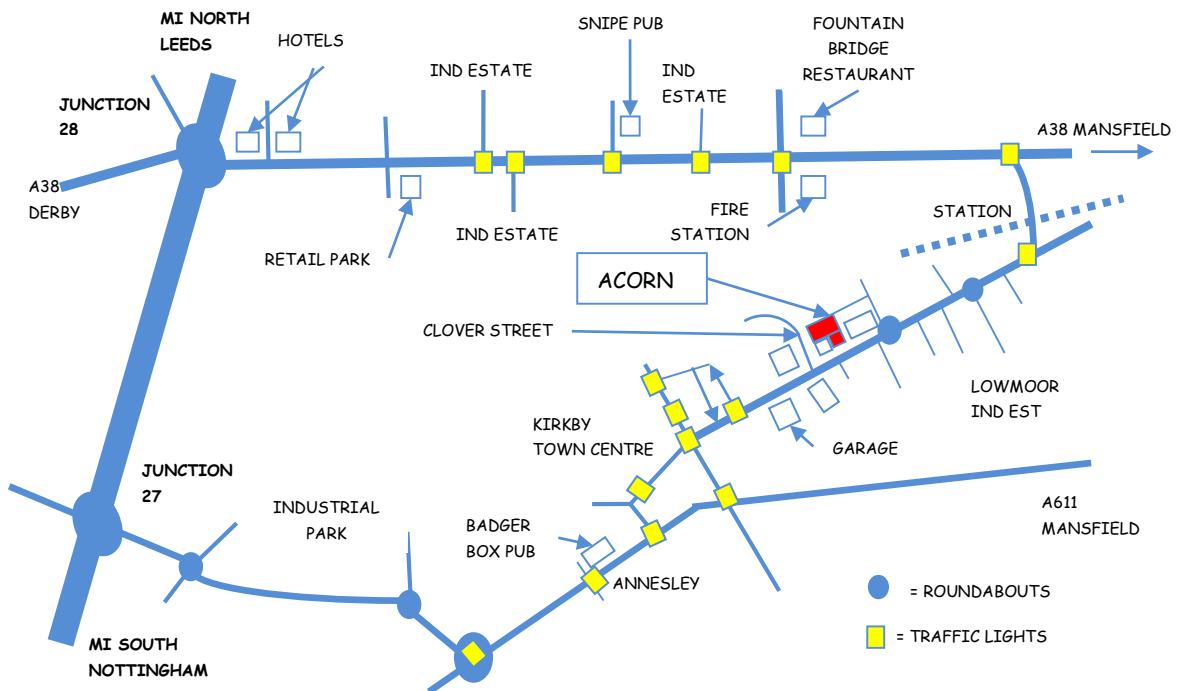

# ACORN SURFACE TECHNOLOGY

## LOCATION MAP

### From M1 Junction 28

Follow signs for A38 Mansfield, go straight across 5 sets of traffic lights and turn right at the 6<sup>th</sup> set.

At the next set of traffic lights, turn right. At the second mini-roundabout turn right and then immediately left next to County Battery. Acorn Surface Technology is 100 metres down this access road. Reception is on the left.